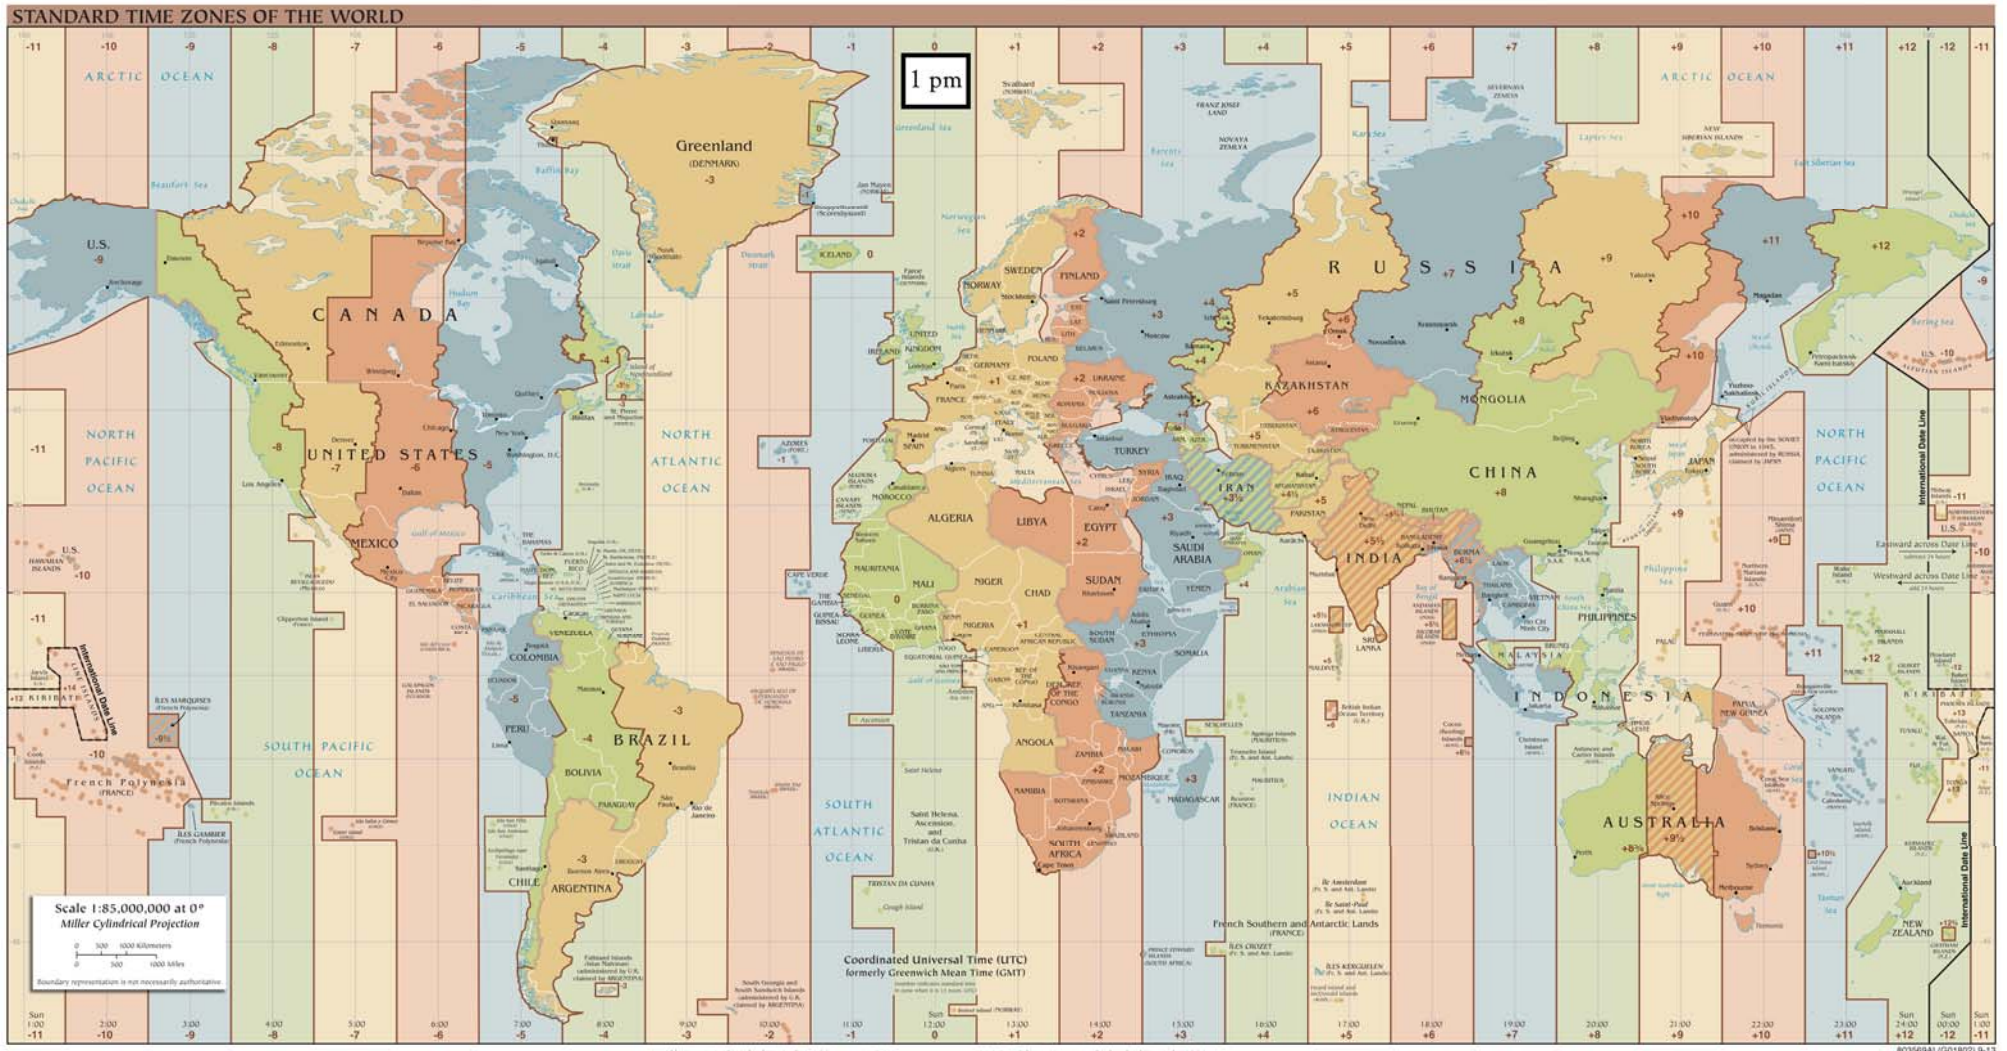

Name: \_\_\_\_\_

# World Time Zones

Directions: For this map, assume that it is 1 pm Monday in Greenwich, England. Remember to label your time AM/PM and the day.

1. What time is it in Paris, France? <hr/>	4. What time is it in Los Angeles, USA? <hr/>	7. What time is it in Cairo, Egypt? <hr/>
2. What time is it in New York, USA? <hr/>	5. What time is it in Beijing, China? <hr/>	8. What time is it in Sydney, Australia? <hr/>
3. What time is it in Moscow, Russia? <hr/>	6. What time is it in Rio de Janeiro, Brazil? <hr/>	9. What time is it in Denver, USA? <hr/>